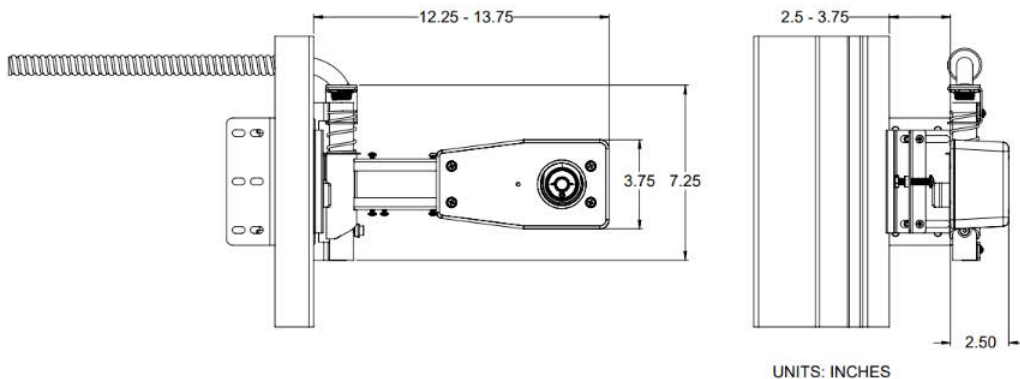

DOCK DOOR KIT

FEATURES

- Fully integrated AXIS FA3105 provides forensic video in complete darkness
- Bump-triggered auto-reset positioning system
- Commercial grade construction for long term performance
- Universal design, accommodates most overhead door configurations
- Includes flex conduit to protect cabling

MODEL

DDK-AXFA3105-Y WREN DOCK DOOR EQUIPPED WITH AXIS FA3105 SYSTEM

DIMENSIONS

PRODUCT SPECIFICATIONS

MODEL NUMBER	DDK-AXFA3105-Y
Mount	
Material	Steel
Finish	Powder Coat
Color	Yellow
Camera Cover	
Material	ABS
Color	Black
Camera	
Camera Unit	AXIS FA51-B with AXIS FA3105-L Sensor
Max Video Resolution	1920 x 1080
Max Frames Per Second	25/30
Day/Night with IR	Yes
Fixed Lens	3.13mm Focal Length
Horizontal FOV	103 degrees
Vertical FOV	55 degrees
Power	
Power over Ethernet (PoE)	PoE Class 3
Physical	
Environment	Indoor
Product Weight	8lbs 8oz
Shipping Dimensions	16 x 9.5 x 5.5
Shipping Weight	10lbs