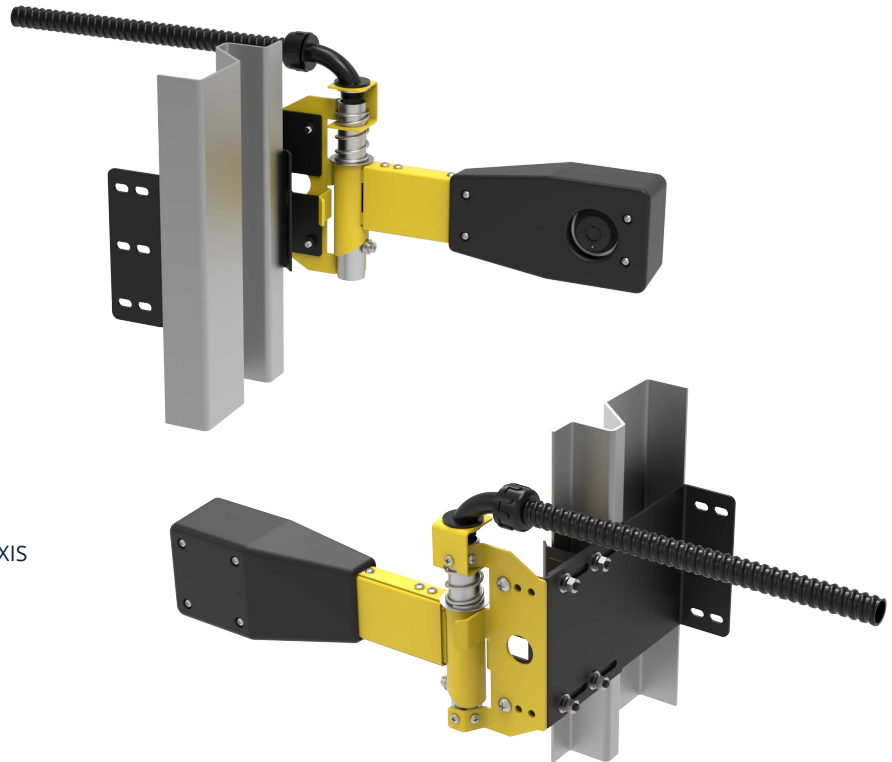

DOCK DOOR KIT

FEATURES

- Fully integrated AXIS FA3105 provides forensic video in complete darkness
- Bump-triggered auto-reset positioning system
- Commercial grade construction for long term performance
- Universal design, accommodates most overhead door configurations
- Includes flex conduit to protect cabling

MODEL

DDK-AXFA3105-Y WREN DOCK DOOR EQUIPPED WITH AXIS FA3105 SYSTEM

DIMENSIONS

PRODUCT SPECIFICATIONS

MODEL NUMBER	DDK-AXFA3105-Y
Mount	
Material	Steel
Finish	Powder Coat
Color	Yellow
Camera Cover	
Material	ABS
Color	Black
Camera	
Camera Unit	AXIS FA51-B with AXIS FA3105-L Sensor
Max Video Resolution	1920 x 1080
Max Frames Per Second	25/30
Day/Night with IR	Yes
Fixed Lens	3.13mm Focal Length
Horizontal FOV	103 degrees
Vertical FOV	55 degrees
Power	
Power over Ethernet (PoE)	PoE Class 3
Physical	
Environment	Indoor
Product Weight	8lbs 8oz
Shipping Dimensions	16 x 9.5 x 5.5
Shipping Weight	10lbs