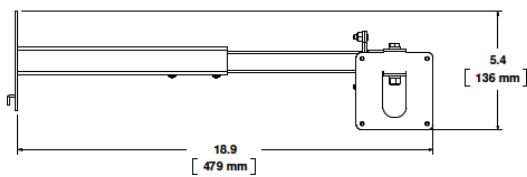

### FEATURES

- Accommodates one 7" or 10" PVM
- Easy Length and Rotational Adjustments
- Ideal for Merchandise Level Deterrent
- Tubular Construction Serves as Cable Conduit

**MM-PVM08CWA-W**  
(Horizontal  
Gondola Mount)

**MM-PVM08GUX-W**  
(Gondola  
Upright Mount)

MODEL NUMBER	MM-PVM08CWA-W	MM-PVM08GUX-W
Material	Carbon Steel	Carbon Steel
Finish	Powder Coated, White	Powder Coated, White
Weight	4 lbs	6 lbs
Max Load	17.5 lbs	17.5 lbs
Mount Pattern	VESA 75X75	VESA 75X75
Environment	Indoor	Indoor

### DIMENSIONS

**MM-PVM08CWA-W**

**MM-PVM08GUX-W**