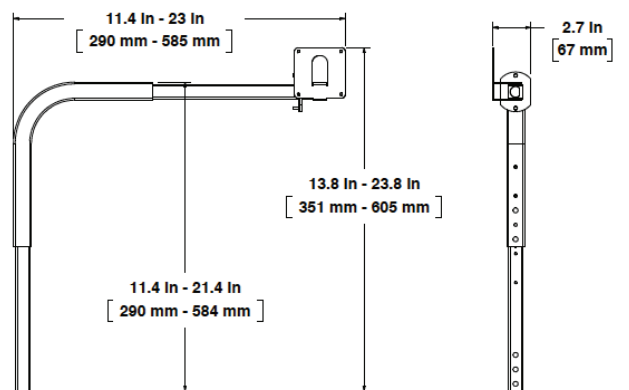

### FEATURES

- Accommodates one 7" or 10" PVM
- Easy Length and Rotational Adjustments
- Ideal for Merchandise Level Deterrent
- Tubular Construction Serves as Cable Conduit

**MM-PVM08CWA-W**  
(Horizontal  
Gondola Mount)

**MM-PVM08GUX-W**  
(Gondola  
Upright Mount)

MODEL NUMBER	MM-PVM08CWA-W	MM-PVM08GUX-W
Material	Carbon Steel	Carbon Steel
Finish	Powder Coated, White	Powder Coated, White
Weight	4 lbs	6 lbs
Max Load	17.5 lbs	17.5 lbs
Mount Pattern	VESA 75X75	VESA 75X75
Environment	Indoor	Indoor

### DIMENSIONS

**MM-PVM08CWA-W**

**MM-PVM08GUX-W**