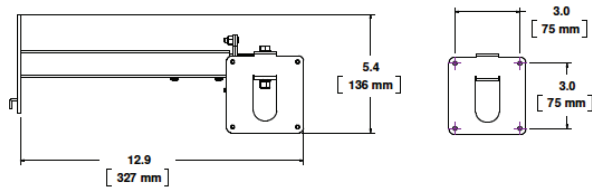

### FEATURES

- Accommodates one 7" or 10" PVM
- Easy Length and Rotational Adjustments
- Ideal for Merchandise Level Deterrent
- Tubular Construction Serves as Cable Conduit

**MM-PVM08CWA-W**  
(Horizontal  
Gondola Mount)

**MM-PVM08GUX-W**  
(Gondola  
Upright Mount)

MODEL NUMBER	MM-PVM08CWA-W	MM-PVM08GUX-W
Material	Carbon Steel	Carbon Steel
Finish	Powder Coated, White	Powder Coated, White
Weight	4 lbs	6 lbs
Max Load	17.5 lbs	17.5 lbs
Mount Pattern	VESA 75X75	VESA 75X75
Environment	Indoor	Indoor

### DIMENSIONS

**MM-PVM08CWA-W**

**MM-PVM08GUX-W**