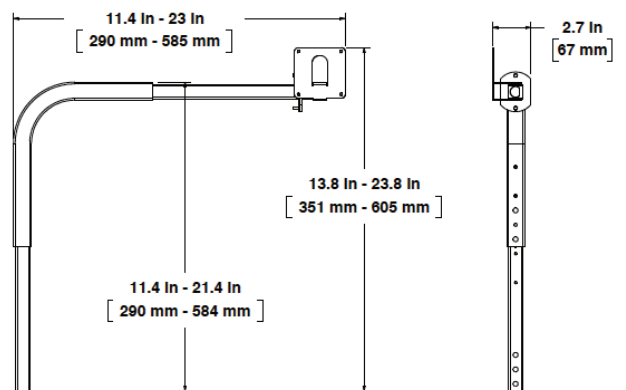

MONITOR MOUNT SERIES

SMALL FORMAT

FEATURES

- Accommodates one 7" or 10" PVM
- Easy Length and Rotational Adjustments
- Ideal for Merchandise Level Deterrent
- Tubular Construction Serves as Cable Conduit

MM-PVM08CWA-W
(Horizontal
Gondola Mount)

MM-PVM08GUX-W
(Gondola
Upright Mount)

MODEL NUMBER	MM-PVM08CWA-W	MM-PVM08GUX-W
Material	Carbon Steel	Carbon Steel
Finish	Powder Coated, White	Powder Coated, White
Weight	4 lbs	6 lbs
Max Load	17.5 lbs	17.5 lbs
Mount Pattern	VESA 75X75	VESA 75X75
Environment	Indoor	Indoor

DIMENSIONS

MM-PVM08CWA-W

MM-PVM08GUX-W