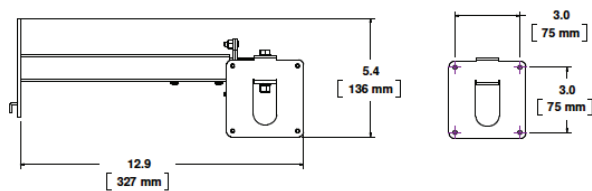

MONITOR MOUNT SERIES

SMALL FORMAT

FEATURES

- Accommodates one 7" or 10" PVM
- Easy Length and Rotational Adjustments
- Ideal for Merchandise Level Deterrent
- Tubular Construction Serves as Cable Conduit

MM-PVM08CWA-W
(Horizontal
Gondola Mount)

MM-PVM08GUX-W
(Gondola
Upright Mount)

MODEL NUMBER	MM-PVM08CWA-W	MM-PVM08GUX-W
Material	Carbon Steel	Carbon Steel
Finish	Powder Coated, White	Powder Coated, White
Weight	4 lbs	6 lbs
Max Load	17.5 lbs	17.5 lbs
Mount Pattern	VESA 75X75	VESA 75X75
Environment	Indoor	Indoor

DIMENSIONS

MM-PVM08CWA-W

MM-PVM08GUX-W