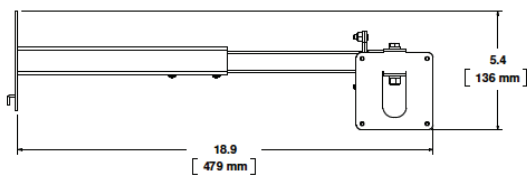

MONITOR MOUNT SERIES

SMALL FORMAT

FEATURES

- Accommodates one 7" or 10" PVM
- Easy Length and Rotational Adjustments
- Ideal for Merchandise Level Deterrent
- Tubular Construction Serves as Cable Conduit

MM-PVM08CWA-W
(Horizontal
Gondola Mount)

MM-PVM08GUX-W
(Gondola
Upright Mount)

MODEL NUMBER	MM-PVM08CWA-W	MM-PVM08GUX-W
Material	Carbon Steel	Carbon Steel
Finish	Powder Coated, White	Powder Coated, White
Weight	4 lbs	6 lbs
Max Load	17.5 lbs	17.5 lbs
Mount Pattern	VESA 75X75	VESA 75X75
Environment	Indoor	Indoor

DIMENSIONS

MM-PVM08CWA-W

MM-PVM08GUX-W