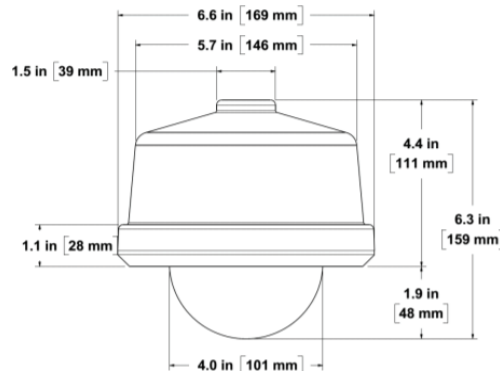

MODELS

MGR4CW-AXFX3D	Recessed Housing, 4-inch Clear Dome, White Trim Ring
MGR4CW-AXFX6D	Recessed Housing, 4-inch Clear Dome, White Trim Ring
MGPE4CW-AXFX3D	Pendant-mount Housing, 4-inch, Clear Dome, White Upper Unit
MGPE4CW-AXFX6D	Pendant-mount Housing, 4-inch, Clear Dome, White Upper Unit
MGW4CW-AXFX6D	Wall-mount Housing, 4-inch Clear Dome, White Upper Unit
MGP4CW-AXFX6D	Pendant-mount Housing (small format), 4-inch Clear Dome, White Upper Unit

MODEL NUMBER	MGR4CW / MGPE4CW	MGR4CW / MGPE4CW
ENVIRONMENT	Indoor	Indoor
CONSTRUCTION		
Black Box	Steel	Steel
Trim Ring	ABS	
Housing		ABS
Dome	Polycarbonate	Polycarbonate
Weight	3.0lbs (1.4Kg)	2.0lbs (0.9Kg)

*MGPE4CW SHROUD - ABS

MODELS

MGR4 - RECESSED MOUNT

MGPE4 - PENDANT MOUNT

MGW4 - WALL REGISTER MOUNT

MGP4 - PENDANT MOUNT (small format)

ACCESSORIES

CTS4 Ceiling Tile Support Plate

PMB2 Pole-Mount Adapter

DIMENSIONS

MGR4

MGPE4

MGW4

MGP4