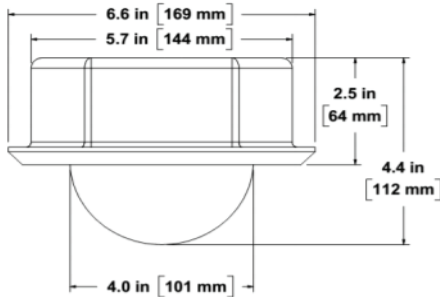

MODEL NUMBER	MGR4CW / MGPE4CW	MGR4CW / MGPE4CW
ENVIRONMENT	Indoor	Indoor
CONSTRUCTION		
Black Box	Steel	Steel
Trim Ring	ABS	
Housing		ABS
Dome	Polycarbonate	Polycarbonate
Weight	3.0lbs (1.4Kg)	2.0lbs (0.9Kg)

*MGPE4CW SHROUD - ABS

MODELS

MGR4 - RECESSED MOUNT

MGPE4 - PENDANT MOUNT

MGW4 - WALL REGISTER MOUNT

MGP4 - PENDANT MOUNT (small format)

ACCESSORIES

CTS4 Ceiling Tile Support Plate

PMB2 Pole-Mount Adapter

DIMENSIONS

MGR4