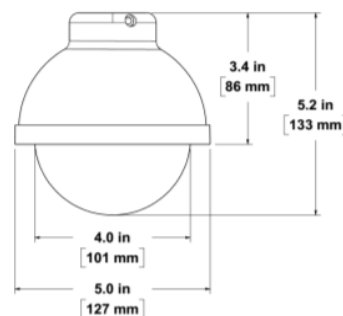

MODELS

MGR4CW-AXFX3D	Recessed Housing, 4-inch Clear Dome, White Trim Ring
MGR4CW-AXFX6D	Recessed Housing, 4-inch Clear Dome, White Trim Ring
MGPE4CW-AXFX3D	Pendant-mount Housing, 4-inch, Clear Dome, White Upper Unit
MGPE4CW-AXFX6D	Pendant-mount Housing, 4-inch, Clear Dome, White Upper Unit
MGW4CW-AXFX6D	Wall-mount Housing, 4-inch Clear Dome, White Upper Unit
MGP4CW-AXFX6D	Pendant-mount Housing (small format), 4-inch Clear Dome, White Upper Unit

MODEL NUMBER	MGR4CW / MGPE4CW	MGR4CW / MGPE4CW
ENVIRONMENT	Indoor	Indoor
CONSTRUCTION		
Black Box	Steel	Steel
Trim Ring	ABS	
Housing		ABS
Dome	Polycarbonate	Polycarbonate
Weight	3.0lbs (1.4Kg)	2.0lbs (0.9Kg)

*MGPE4CW SHROUD - ABS

MODELS

MGR4 - RECESSED MOUNT

MGPE4 - PENDANT MOUNT

MGW4 - WALL REGISTER MOUNT

MGP4 - PENDANT MOUNT (small format)

ACCESSORIES

CTS4 Ceiling Tile Support Plate

PMB2 Pole-Mount Adapter

DIMENSIONS

MGR4

MGPE4

MGW4

MGP4