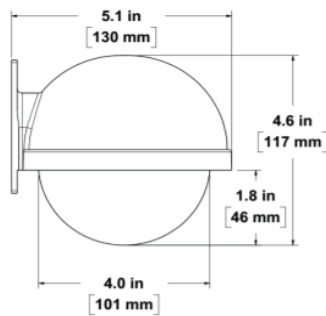

MODELS

MGR4CW-AXFX3D	Recessed Housing, 4-inch Clear Dome, White Trim Ring
MGR4CW-AXFX6D	Recessed Housing, 4-inch Clear Dome, White Trim Ring
MGPE4CW-AXFX3D	Pendant-mount Housing, 4-inch, Clear Dome, White Upper Unit
MGPE4CW-AXFX6D	Pendant-mount Housing, 4-inch, Clear Dome, White Upper Unit
MGW4CW-AXFX6D	Wall-mount Housing, 4-inch Clear Dome, White Upper Unit
MGP4CW-AXFX6D	Pendant-mount Housing (small format), 4-inch Clear Dome, White Upper Unit

MODEL NUMBER	MGR4CW / MGPE4CW	MGR4CW / MGPE4CW
ENVIRONMENT	Indoor	Indoor
CONSTRUCTION		
Black Box	Steel	Steel
Trim Ring	ABS	
Housing		ABS
Dome	Polycarbonate	Polycarbonate
Weight	3.0lbs (1.4Kg)	2.0lbs (0.9Kg)

*MGPE4CW SHROUD - ABS

MODELS

MGR4 - RECESSED MOUNT

MGPE4 - PENDANT MOUNT

MGW4 - WALL REGISTER MOUNT

MGP4 - PENDANT MOUNT (small format)

ACCESSORIES

CTS4 Ceiling Tile Support Plate

PMB2 Pole-Mount Adapter

DIMENSIONS

MGR4

MGPE4

MGW4

MGP4